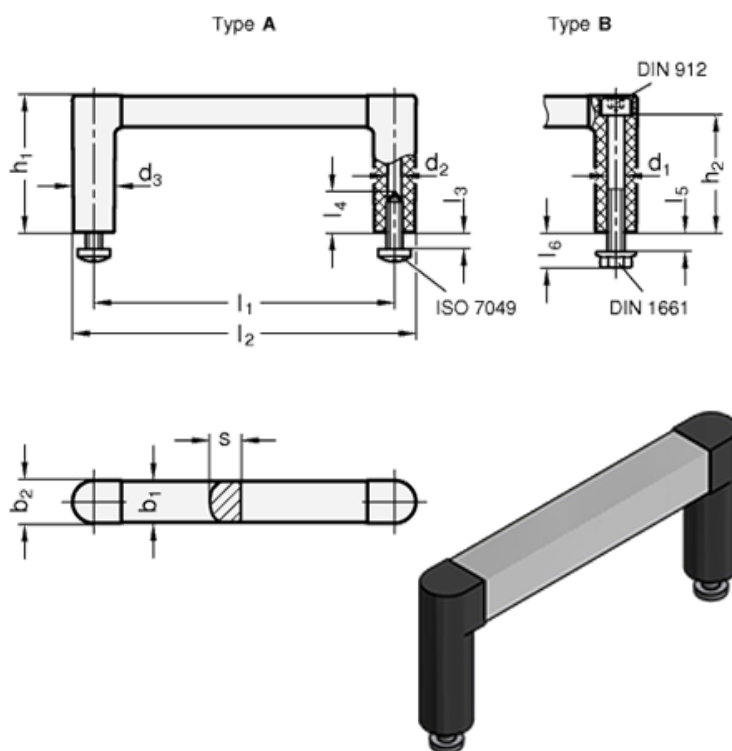

Article number: 2042312235BESS

Description: E+G Handle GN 423-12-235-B-ESS
- ESS black / black, matte finish

Measures

b1 = 12	l2	= 247.5
b2 = 12.5	l3 Max.	= 5
d1 = M5	l4 Min.	= -
d2 = -	l5 Max.	= 5
d3 = 12.5	l6	= 10.5
h1 = 40	s	= 9
h2 = 34.5	Weight (g)	= 66
l1 = 235		